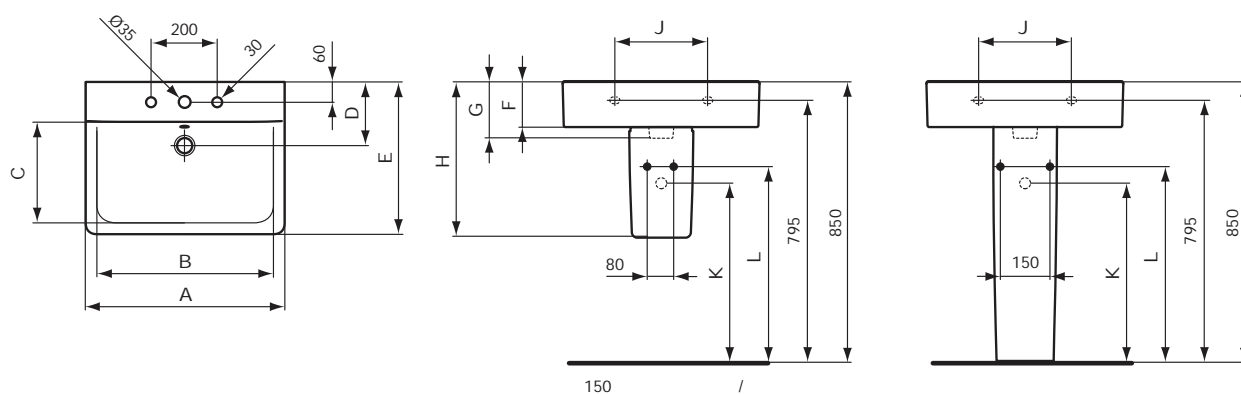

Basins Cube

**Connect /
Concept**

Designer: Robin Levien

Description

Connect Cube lavatory 700 x 460 mm, one taphole.

Connect Cube lavatory 650 x 460 mm, one taphole.

Necessary equipment

Fixation set.

Recommended equipment

Connect full pedestal for lavatories 70/65/60/55/50 cm.

Connect semi pedestal for lavatories 70/65/60/55/50 cm.

Ceramic
Products

Product

Article-No.

Cube lavatory 700 x 460 mm	E773601
Cube lavatory 650 x 460 mm	E772901

Necessary equipment

Fixation set	K710767
--------------	----------------

Recommended equipment

Pedestal large	E783701
Semi pedestal large	E783901

Finishes

01 White

	A	B	C	D	E	F	G	H	J	K	L	K	L	
7736	700	560	270	195	460	140	175	470	280	565	615	530	530	•
7729	650	520	275	195	460	140	175	470	280	565	615	530	530	•